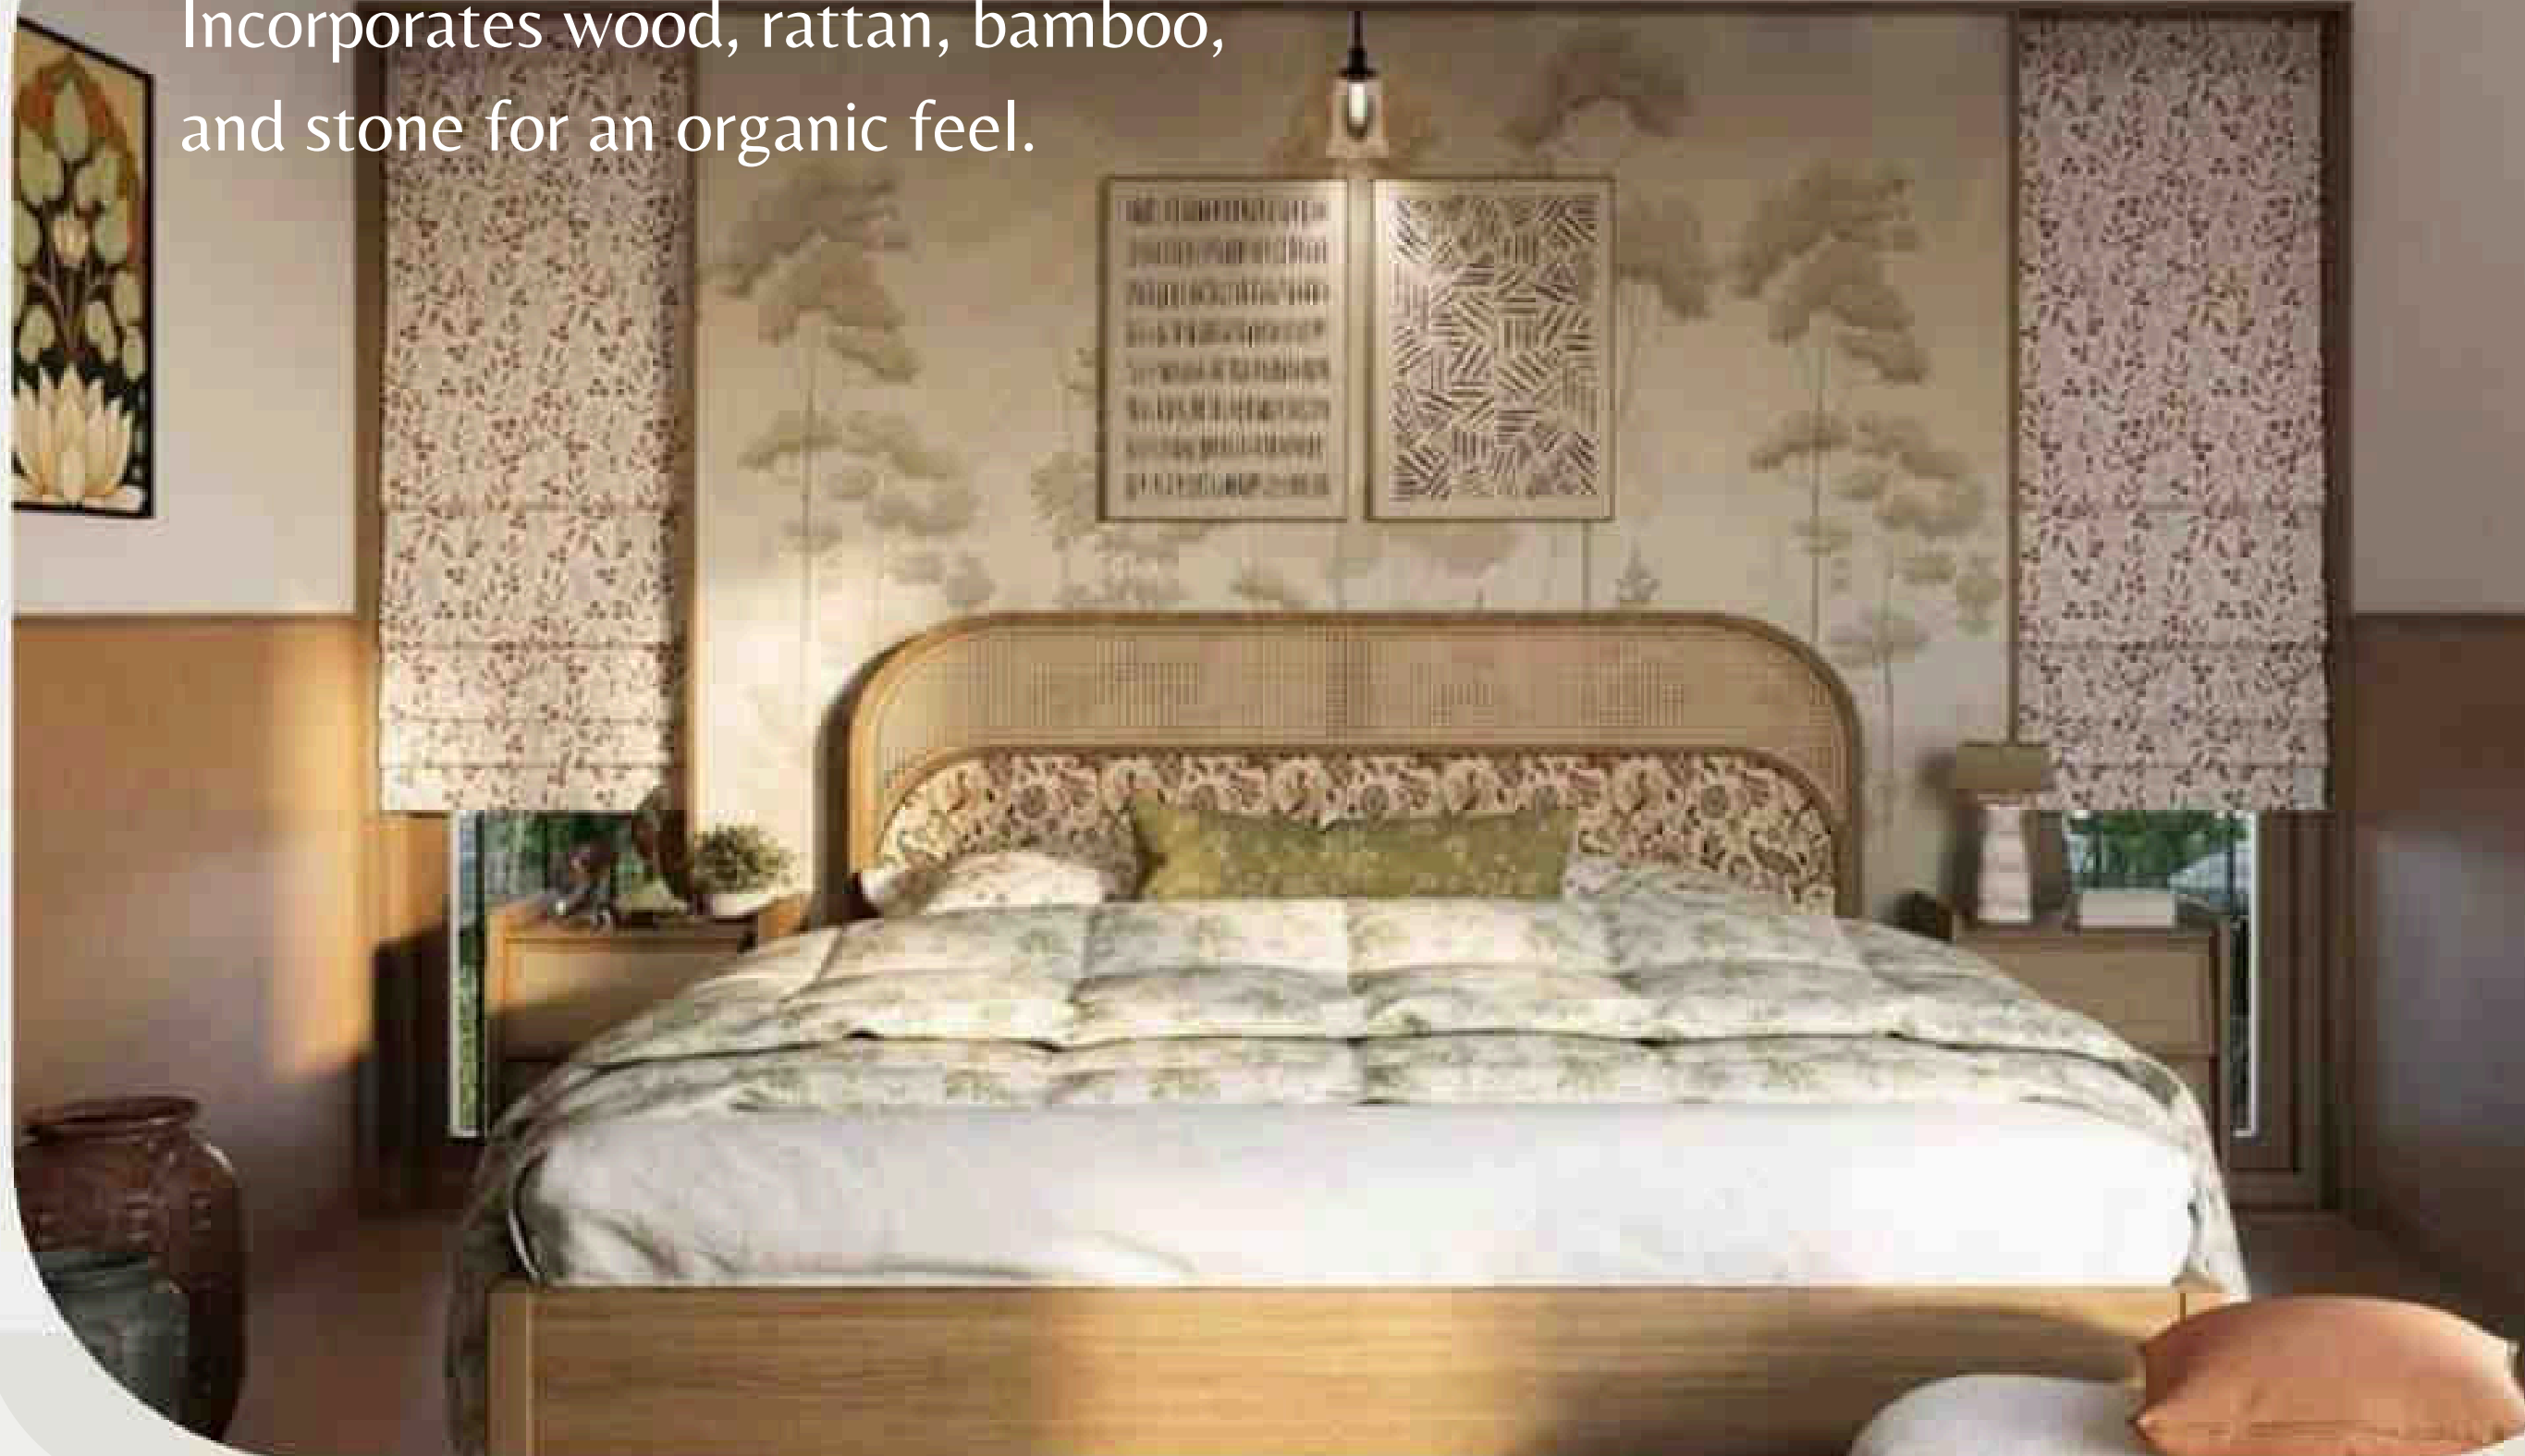

Experience luxury living in a apartment with a sophisticated beige-tone color palette.

A perfect blend of comfort, style, and timeless beauty.

Incorporates wood, rattan, bamboo,  
and stone for an organic feel.